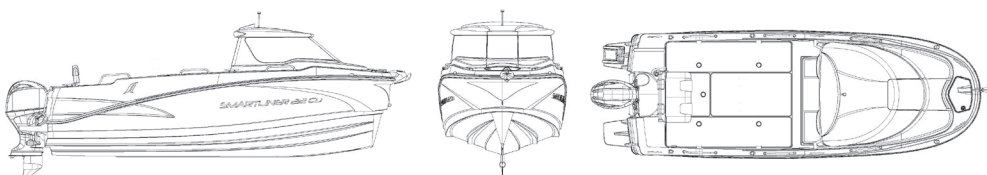

22 CUDDY CU

www.smartlinerboat.com

22 CUDDY CU

SMARTLINER 22 CUDDY CU

CATEGORY C

Length	6.28 m
Width	2.24 m
Draft	0.4 m ENGINE UP
Weight	880 kg
LOAD max on plate	857 kg
Engine MAX	130 hp / 96,9 kW
FUEL TANK	140 l
CREW	7 PERSONS

22 CUDDY STANDARD VERSION	
bowroller	✓
7*handrails	✓
2*pilot chairs flip up	✓
rear bench with cutting tray	✓
4*rod holders	✓
4*cleats	✓
switch panel including USB plug	✓
anchor chamber	✓
automatic bilge pump and manual pump	✓
navigation lights	✓
front and rear boweyes	✓
130L fuel tank	✓
ladder	✓
new teleflex Xtrem™ steering system with high quality steering wheel	✓
2*storage 2M length with locker and gas spring	✓
PVC rub rail	✓
back storage	✓
cabin light	✓
emergency red led	✓
big opening central door	✓
spot light	✓
windshield	✓
back opening door cockpit	✓
bow storage compartment with hatches	✓
22 CUDDY OPTION LIST	
cushion set with central pad and front upholstery	
set of 2 platforms including ladder	
set including 1 round table and Smartliner high performance cooler 45L (weight 11kgs)	
electric windlass	
portable toilet	
dual color hull	