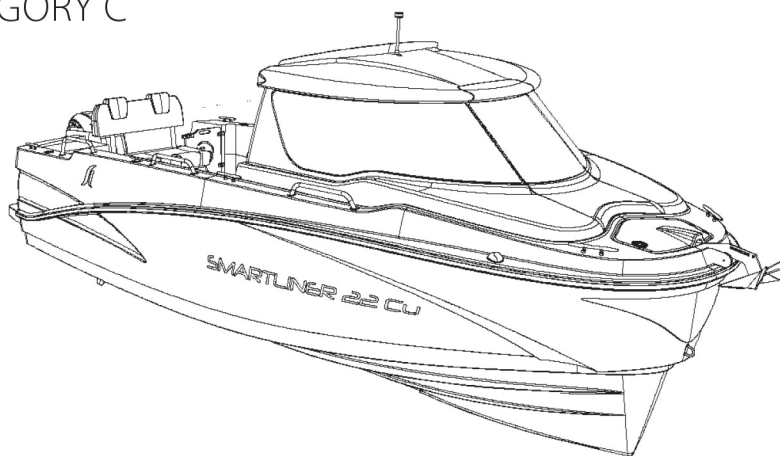

22 CUDDY CU

www.smartlinerboat.com

22 CUDDY CU

SMARTLINER 22 CUDDY CU

CATEGORY C

Length	6.28 m
Width	2.24 m
Draft	0.4 m ENGINE UP
Weight	880 kg
LOAD max on plate	857 kg
Engine MAX	130 hp / 96,9 kW
FUEL TANK	140 l
CREW	7 PERSONS

22 CUDDY STANDARD VERSION	
bowroller	✓
7*handrails	✓
2*pilot chairs flip up	✓
rear bench with cutting tray	✓
4*rod holders	✓
4*cleats	✓
switch panel including USB plug	✓
anchor chamber	✓
automatic bilge pump and manual pump	✓
navigation lights	✓
front and rear boweyes	✓
130L fuel tank	✓
ladder	✓
new teleflex Xtrem™ steering system with high quality steering wheel	✓
2*storage 2M length with locker and gas spring	✓
PVC rub rail	✓
back storage	✓
cabin light	✓
emergency red led	✓
big opening central door	✓
spot light	✓
windshield	✓
back opening door cockpit	✓
bow storage compartment with hatches	✓
22 CUDDY OPTION LIST	
cushion set with central pad and front upholstery	
set of 2 platforms including ladder	
set including 1 round table and Smartliner high performance cooler 45L (weight 11kgs)	
electric windlass	
portable toilet	
dual color hull	